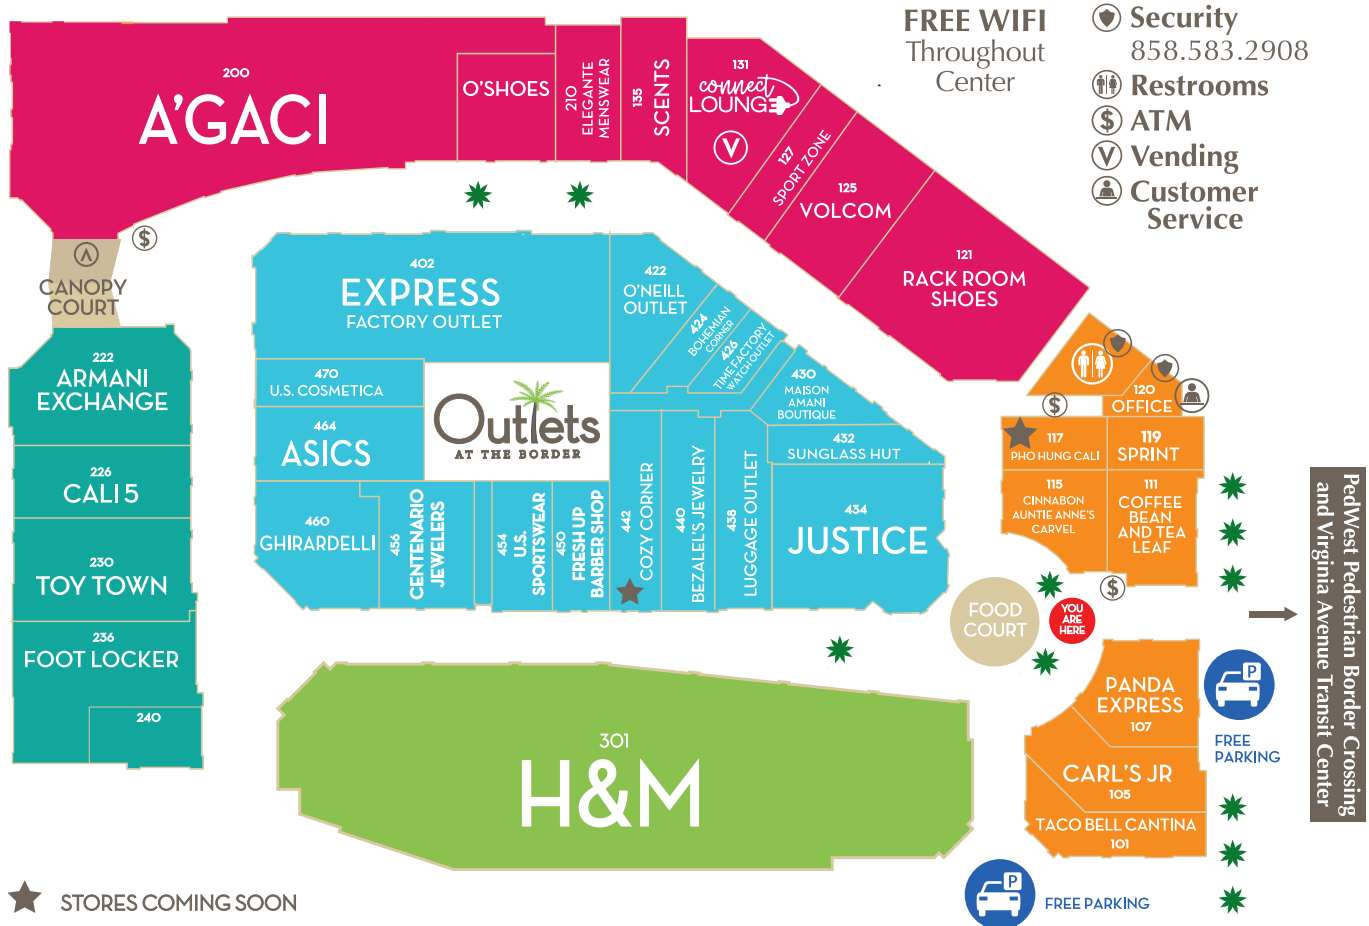

Directory of Shops & Restaurants

Shopping Hours: Monday - Saturday | 10am-9pm & Sunday | 10am-7pm

★ STORES COMING SOON

Apparel & Accessories

200 ● A'GACI	833.822.1216 ext. 7239
222 ● Armani Exchange	619.934.4249
424 ● Bohemian Corner	619.505.9635
226 ● Cali 5	619.796.8310
456 ● Centenario Jewelry & Coin Shop	619.946.7738
210 ● Elegante Menswear	619.271.0019
402 ● Express Factory Outlet	619.600.4288
301 ● H&M	619.210.1645
434 ● Justice	619.746.6573
430 ● Maison Amani Boutique	619.209.7406
422 ● O'Neill Outlet	657.859.3702
125 ● Volcom	619.271.7392

Food

115 ● Auntie Anne's	619.746.6565
105 ● Carl's Jr.	619.941.1075
115 ● Carvel Express	619.746.6565
115 ● Cinnabon	619.746.6565
111 ● The Coffee Bean & Tea Leaf	619.934.8750
460 ● Ghirardelli Chocolate	619.621.5047
107 ● Panda Express	619.271.8889
117 ● Pho Hung Cali	Opening August!
101 ● Taco Bell Cantina	619.207.0641

Shoes & Sports

464 ● Asics	619.600.4288
236 ● Foot Locker	619.781.8530
200 ● O'shoes by A'GACI	619.651.1982
121 ● Rack Room Shoes	619.651.8499
127 ● Sport Zone	619.207.0250
454 ● U.S. Sportswear	619.600.4060

Specialty

440 ● Bezalet's Jewelry	619.869.8008
442 ● Cozy Corner Furniture & Mattress	Coming Soon!
450 ● Fresh UP Barber Shop	619.817.1754
438 ● Luggage Outlet	619.934.7687
135 ● Scents	619.428.6000
119 ● Sprint	619.629.0990
432 ● Sunglass Hut	619.621.5186
426 ● Time Factory Watch Outlet	619.271.8396
230 ● Toy Town	619.207.0918
470 ● U.S. Cosmetics	619.737.9400